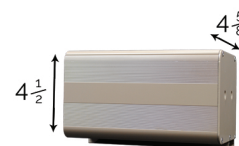

Elite Cassette