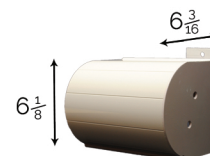

Patriot Hood

Enclose your outdoor living space with our state-of-the-art ZipRite Shade from Polar Shades. The ZipRite Shade is the perfect shade to protect your family and furnishings from the harsh outdoor elements without compromising your view!

702-260-6110

www.polarshade.com

MADE IN THE USA