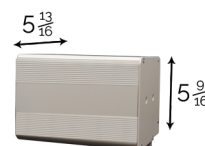

Titan Cassette