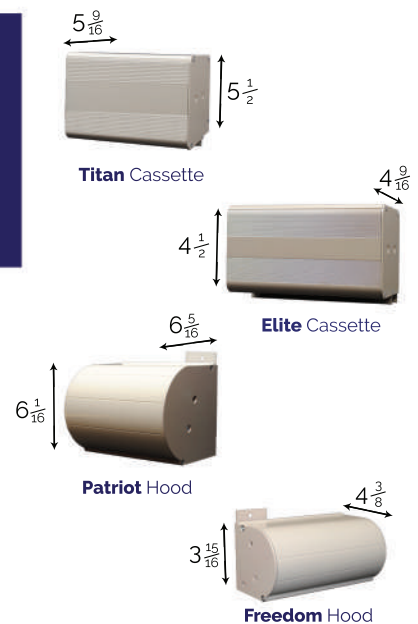

## The Shade That Can Cover It All!

hardware colors:

\*custom colors available

white

bronze

sand

camel

tan

- ◆ **Spanning widths up to 24' and heights up to 16'** with coupled systems covering widths up to 40'.
- ◆ **Fabric selection that meets your design and performance requirements** by offering a wide variety of textures, colors and opacities ranging from 0% to 100%.
- ◆ **Optional valances to conceal the roller** include our 4.5" Elite and 5.5" Titan Cassettes for ultimate protection or our Freedom and Patriot Hoods for a sleek, minimalist look.
- ◆ **Guide system options to secure the fabric** include Cables, Tracks or our revolutionary ZipRite Track system.