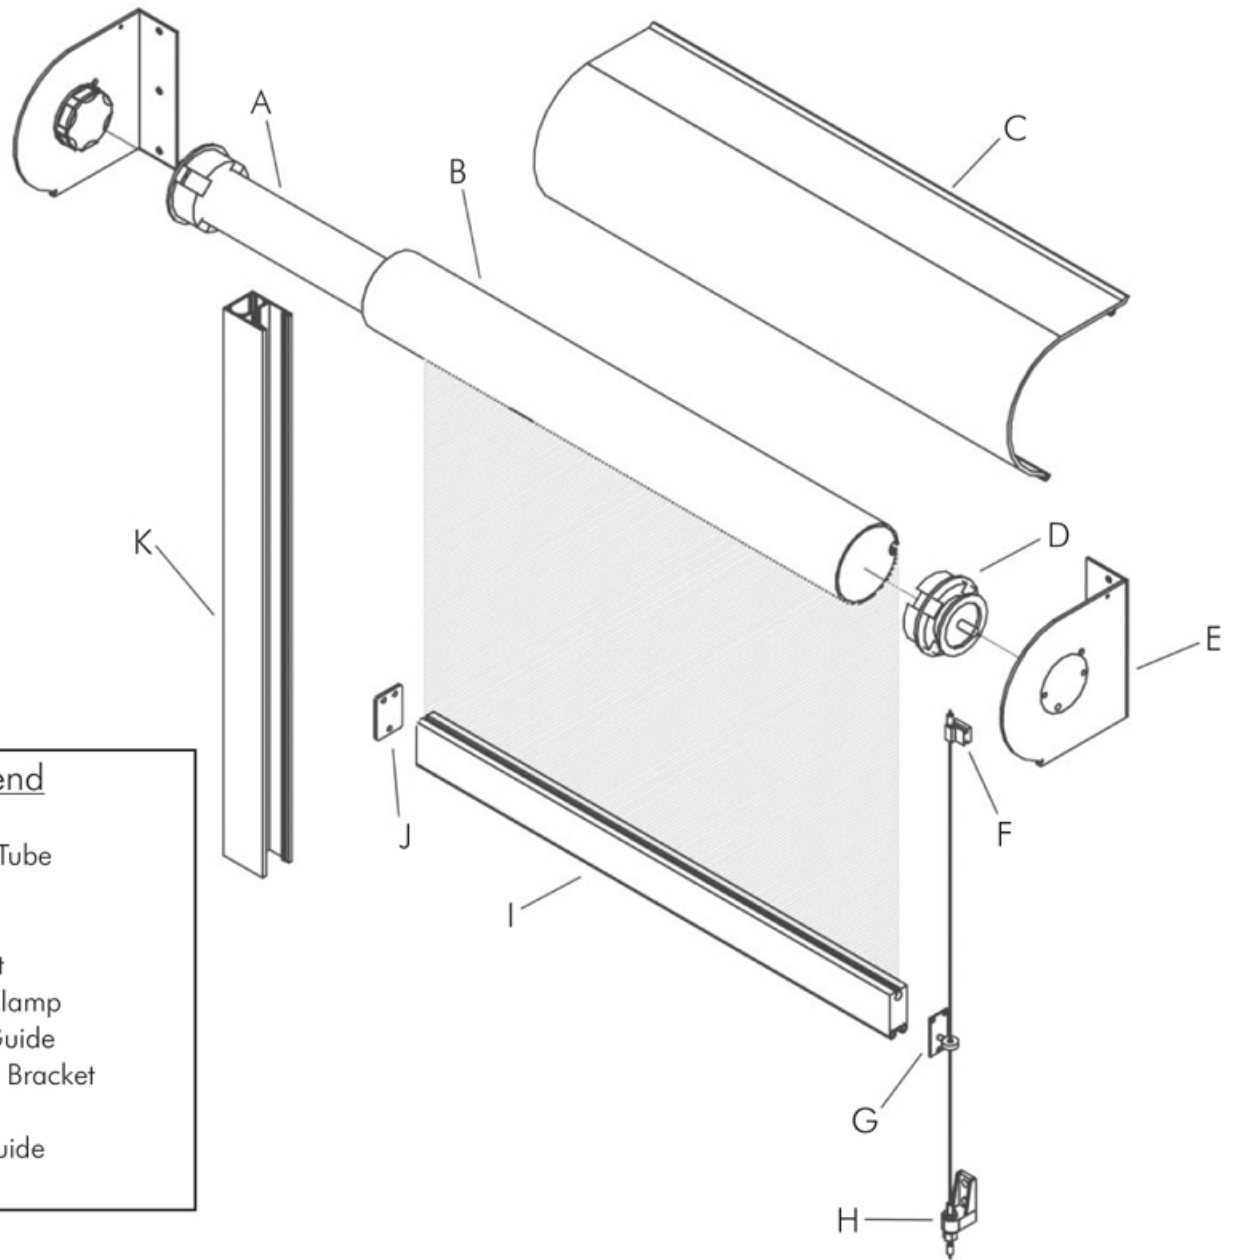

Patriot Shade

Motorized

Legend

- A - Somfy Motor
- B - 78mm Roller Tube
- C - Patriot Hood
- D - Gudgeon
- E - Patriot Bracket
- F - Titan Cable Clamp
- G - Titan Cable Guide
- H - Wall to Cable Bracket
- I - Titan Hembar
- J - Titan Track Guide
- K - Titan Track