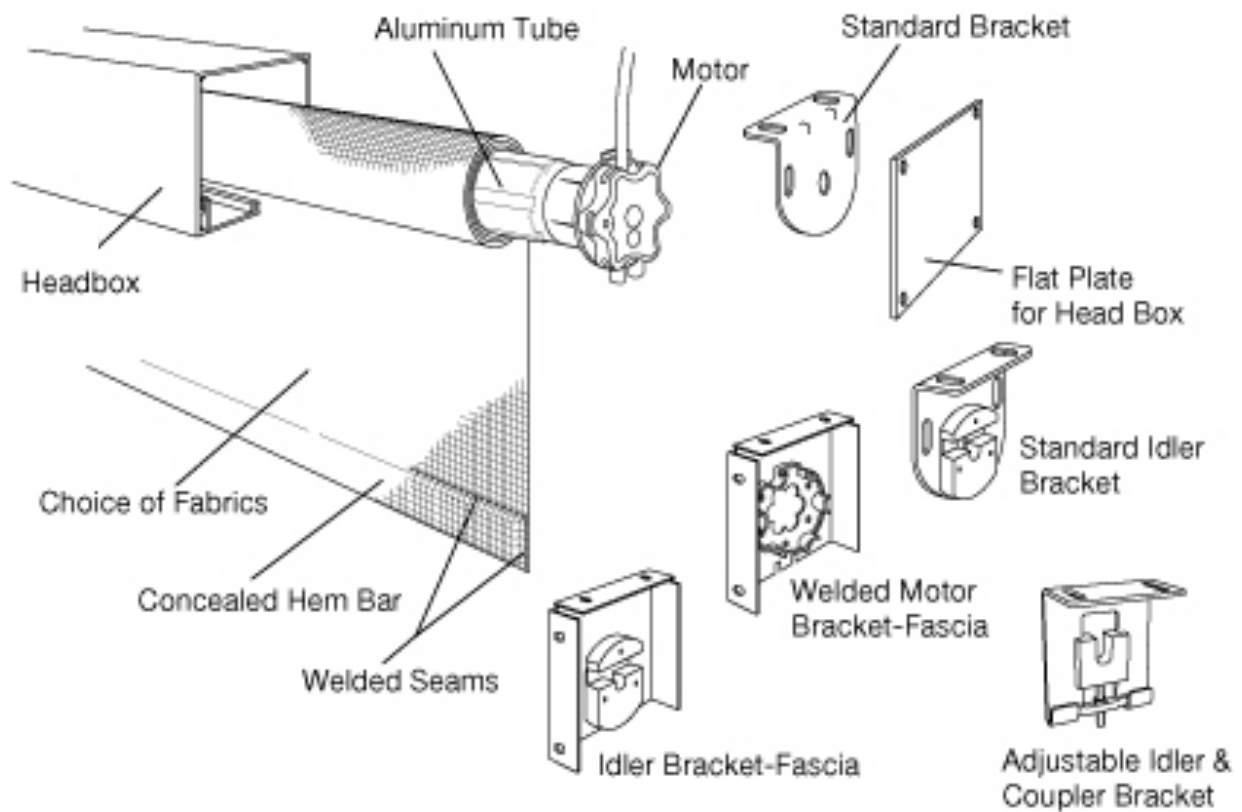

POLAR SHADES

sun control

"Covering Everything Under the Sun"

Interior Motorized Shade

- Maximum width depends on combination of roller tube and fabric selected